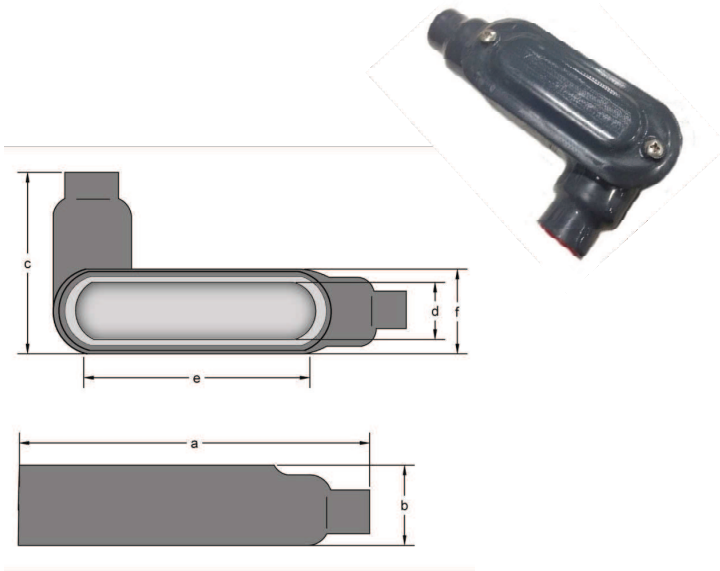

Dimension and Specifications are subject to change without notice