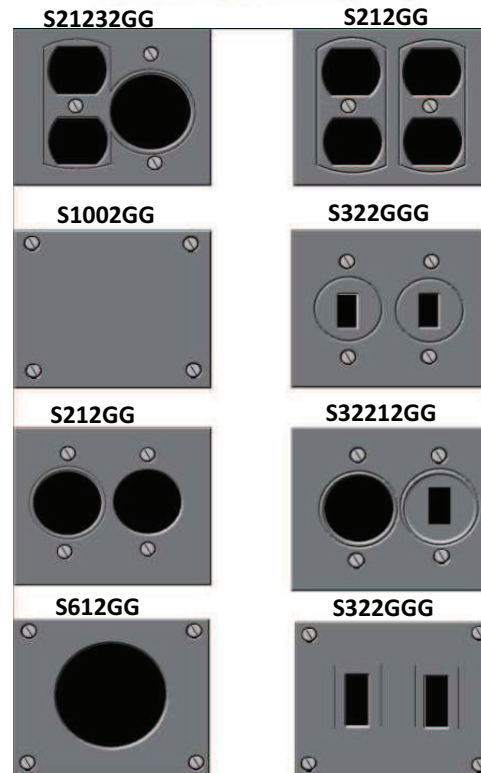

Dimension and Specifications are subject to change without notice